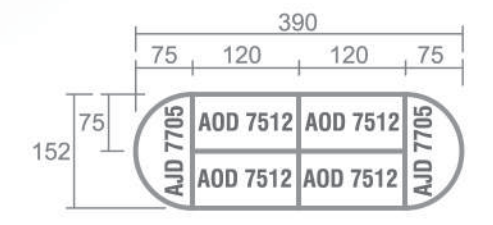

Staff Config 2 type B

Staff Config 3

Manager Config with View

Staff Config 4 type A

Staff Config 4 type B

Staff Config 4 With View

Staff Config 6

Meeting Config 4-8 Person

Meeting Config 6-11 Person

Meeting Config 8-18 Person

Products Dimension

Desk

Side Desk

Type	Length	Width	Height
AOD 7575	75	75	75
AOD 6010	100	60	75
AOD 6020	120	60	75

Office Desk

Type	Length	Width	Height
AOD 7512	120	75	75
AOD 7514	140	75	75
AOD 7515	150	75	75
AOD 7516	160	75	75

*AOD 7512 PENCIL TRAY NOT INCLUDED

Drawer

Hanging Drawer

Type	Length	Width	Height
AHD 7338	40	47	47
AHD 7305	40	40	40
AMD 7331	40	48	57

Mobile Drawer

Type	Length	Width	Height
AMD 7133	48	48	65
AMD 7332	48	48	57

Joining Top

Type	Length	Width	Height
AJT 7705	152	75	75
AJT 7701	81	81	2.5

Conference Table

Type	Length	Width	Height
ACT 7012	120	120	75
ACT 9518	180	95	120
ACT 1224	240	120	200

Cabinet

Lower Cabinet

Type	Length	Width	Height
ACL 7491	80	41	87
ACL 7492	80	41	87
ACL 7493	80	41	87