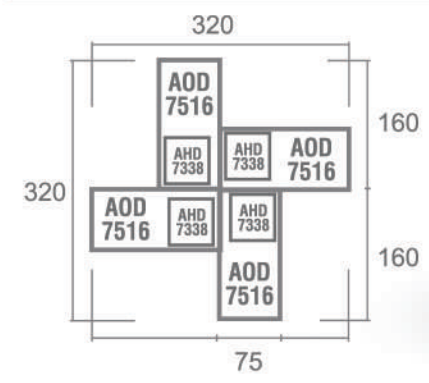

Staff Config 2 type B

Staff Config 3

Manager Config with View

Staff Config 4 type A

Staff Config 4 type B

Staff Config 4 With View

Staff Config 6

Meeting Config 4-8 Person

Meeting Config 6-11 Person

Meeting Config 8-18 Person

Products Dimension

Desk

Side Desk

Type	Length	Width	Height
AOD 7575	75	75	75
AOD 6010	100	60	75
AOD 6020	120	60	75

Office Desk

Type	Length	Width	Height
AOD 7512	120	75	75
AOD 7514	140	75	75
AOD 7515	150	75	75
AOD 7516	160	75	75

*AOD 7512 PENCIL TRAY NOT INCLUDED

Drawer

Hanging Drawer

Type	Length	Width	Height
AHD 7338	40	47	47
AHD 7305	40	40	40
AMD 7331	40	48	57

Mobile Drawer

Type	Length	Width	Height
AMD 7133	48	48	65
AMD 7332	48	48	57

Joining Top

Type	Length	Width	Height
AJT 7705	152	75	75
AJT 7701	81	81	2.5

Conference Table

Type	Length	Width	Height
ACT 7012	120	120	75
ACT 9518	180	95	120
ACT 1224	240	120	200

Cabinet

Lower Cabinet

Type	Length	Width	Height
ACL 7491	80	41	87
ACL 7492	80	41	87
ACL 7493	80	41	87