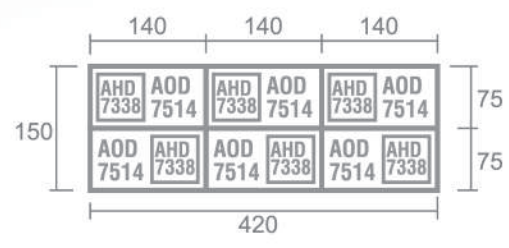

Staff Config 2 type B

Staff Config 3

Manager Config with View

Staff Config 4 type A

Staff Config 4 type B

Staff Config 4 With View

Staff Config 6

Meeting Config 4-8 Person

Meeting Config 6-11 Person

Meeting Config 8-18 Person

Products Dimension

Desk

Side Desk

Type	Length	Width	Height
AOD 7575	75	75	75
AOD 6010	100	60	75
AOD 6020	120	60	75

Office Desk

Type	Length	Width	Height
AOD 7512	120	75	75
AOD 7514	140	75	75
AOD 7515	150	75	75
AOD 7516	160	75	75