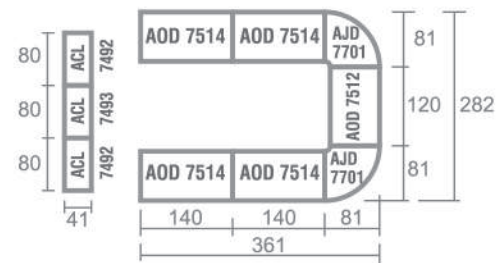

Staff Config 2 type B

Staff Config 3

Manager Config with View

Staff Config 4 type A

Staff Config 4 type B

Staff Config 4 With View

Staff Config 6

Meeting Config 4-8 Person

Meeting Config 6-11 Person

Meeting Config 8-18 Person

Products Dimension

Desk

Side Desk

Type	Length	Width	Height
AOD 7575	75	75	75
AOD 6010	100	60	75
AOD 6020	120	60	75

Office Desk

Type	Length	Width	Height
AOD 7512	120	75	75
AOD 7514	140	75	75
AOD 7515	150	75	75
AOD 7516	160	75	75

*AOD 7512 PENCIL TRAY NOT INCLUDED

Drawer

Hanging Drawer

Type	Length	Width	Height
AHD 7338	40	47	47
AHD 7305	40	40	40
AMD 7331	40	48	57

Mobile Drawer

Type	Length	Width	Height
AMD 7133	48	48	65
AMD 7332	48	48	57

Joining Top

Type	Length	Width	Height
AJT 7705	152	75	75
AJT 7701	81	81	2.5

Conference Table

Type	Length	Width	Height
ACT 7012	120	120	75
ACT 9518	180	95	120
ACT 1224	240	120	200

Cabinet

Lower Cabinet

Type	Length	Width	Height
ACL 7491	80	41	87
ACL 7492	80	41	87
ACL 7493	80	41	87