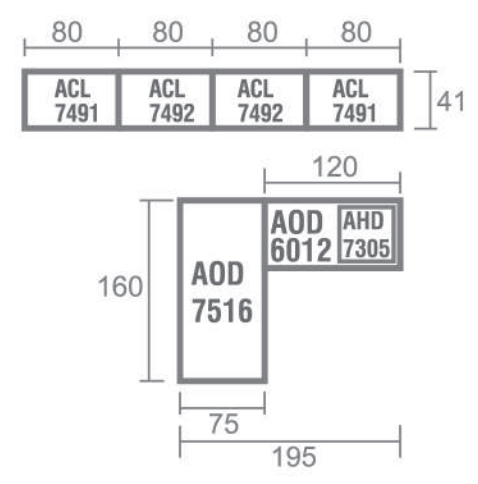

Manager Config with View