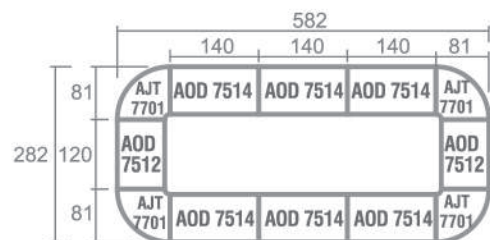

Staff Config 2 type B

Staff Config 3

Manager Config with View

Staff Config 4 type A

Staff Config 4 type B

Staff Config 4 With View

Staff Config 6

Meeting Config 4-8 Person

Meeting Config 6-11 Person

Meeting Config 8-18 Person

Products Dimension

Desk

Side Desk

Type	Length	Width	Height
AOD 7575	75	75	75
AOD 6010	100	60	75
AOD 6020	120	60	75

Office Desk

Type	Length	Width	Height
AOD 7512	120	75	75
AOD 7514	140	75	75
AOD 7515	150	75	75
AOD 7516	160	75	75

*AOD 7512 PENCIL TRAY NOT INCLUDED

Drawer

Hanging Drawer

Type	Length	Width	Height
AHD 7338	40	47	47
AHD 7305	40	40	40
AMD 7331	40	48	57

Mobile Drawer

Type	Length	Width	Height
AMD 7133	48	48	65
AMD 7332	48	48	57

Joining Top

Type	Length	Width	Height
AJT 7705	152	75	75
AJT 7701	81	81	2.5

Conference Table

Type	Length	Width	Height
ACT 7012	120	120	75
ACT 9518	180	95	120
ACT 1224	240	120	200

Cabinet

Lower Cabinet

Type	Length	Width	Height
ACL 7491	80	41	87
ACL 7492	80	41	87
ACL 7493	80	41	87