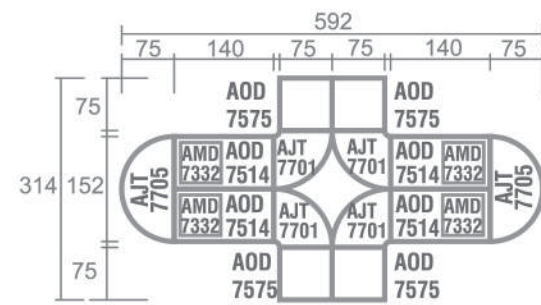

Staff Config 2 type B

Staff Config 3

Manager Config with View

Staff Config 4 type A

Staff Config 4 type B

Staff Config 4 With View

Staff Config 6

Meeting Config 4-8 Person

Meeting Config 6-11 Person

Meeting Config 8-18 Person

Products Dimension

Desk

Side Desk

Type	Length	Width	Height
AOD 7575	75	75	75
AOD 6010	100	60	75
AOD 6020	120	60	75

Office Desk

Type	Length	Width	Height
AOD 7512	120	75	75
AOD 7514	140	75	75
AOD 7515	150	75	75
AOD 7516	160	75	75

*AOD 7512 PENCIL TRAY NOT INCLUDED

Drawer

Hanging Drawer

Type	Length	Width	Height
AHD 7338	40	47	47
AHD 7305	40	40	40
AMD 7331	40	48	57

Mobile Drawer

Type	Length	Width	Height
AMD 7133	48	48	65
AMD 7332	48	48	57

Joining Top

Type	Length	Width	Height
AJT 7705	152	75	75
AJT 7701	81	81	2.5

Conference Table

Type	Length	Width	Height
ACT 7012	120	120	75
ACT 9518	180	95	120
ACT 1224	240	120	200

Cabinet

Lower Cabinet

Type	Length	Width	Height
ACL 7491	80	41	87
ACL 7492	80	41	87
ACL 7493	80	41	87