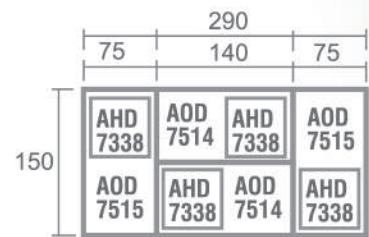

Staff Config 2 type B

Staff Config 3

Manager Config with View

Staff Config 4 type A

Staff Config 4 type B

Staff Config 4 With View

Staff Config 6

Meeting Config 4-8 Person

Meeting Config 6-11 Person

Meeting Config 8-18 Person

Products Dimension

Desk

Side Desk

Type	Length	Width	Height
AOD 7575	75	75	75
AOD 6010	100	60	75
AOD 6020	120	60	75

Office Desk

Type	Length	Width	Height
AOD 7512	120	75	75
AOD 7514	140	75	75
AOD 7515	150	75	75
AOD 7516	160	75	75

*AOD 7512 PENCIL TRAY NOT INCLUDED

Drawer

Hanging Drawer

Type	Length	Width	Height
AHD 7338	40	47	47
AHD 7305	40	40	40
AMD 7331	40	48	57

Mobile Drawer

Type	Length	Width	Height
AMD 7133	48	48	65
AMD 7332	48	48	57