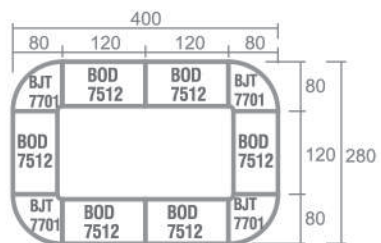

Staff Config 2

Staff Config 3

Staff Config 8 with View

Staff Config 4

Staff Config 6

Meeting Config 4-8 Person

Meeting Config 6-10 Person

Products Dimension

Desk

Side Desk

| Type | Length | Width | Height |
|----------|--------|-------|--------|
| BOD 7575 | 75 | 75 | 75 |
| BOD 6010 | 100 | 60 | 75 |
| BOD 6012 | 120 | 60 | 75 |

Main Desk

| Type | Length | Width | Height |
|----------|--------|-------|--------|
| BOD 9018 | 180 | 90 | 75 |

Office Desk

| Type | Length | Width | Height |
|----------|--------|-------|--------|
| BOD 7512 | 120 | 75 | 75 |
| BOD 7514 | 140 | 75 | 75 |
| BOD 7515 | 150 | 75 | 75 |
| BOD 7516 | 160 | 75 | 75 |

Executive Mask (Left & Right)

| Type | Length | Width | Height |
|------------|--------|-------|--------|
| BSD 1116 R | 160 | 110 | 75 |
| BSD 1116 L | 160 | 110 | 75 |
| BSD 1118 R | 180 | 110 | 75 |
| BSD 1118 L | 180 | 110 | 75 |