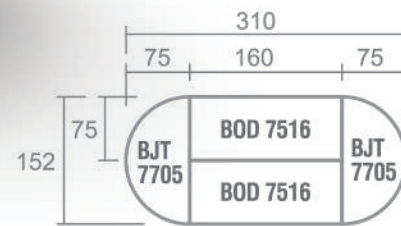

Staff Config 2

Staff Config 3

Staff Config 8 with View

Staff Config 4

Staff Config 6

Meeting Config 4-8 Person

Meeting Config 6-10 Person

Products Dimension

Desk

Side Desk

| Type | Length | Width | Height |
|----------|--------|-------|--------|
| BOD 7575 | 75 | 75 | 75 |
| BOD 6010 | 100 | 60 | 75 |
| BOD 6012 | 120 | 60 | 75 |

Main Desk

| Type | Length | Width | Height |
|----------|--------|-------|--------|
| BOD 9018 | 180 | 90 | 75 |

Office Desk

| Type | Length | Width | Height |
|----------|--------|-------|--------|
| BOD 7512 | 120 | 75 | 75 |
| BOD 7514 | 140 | 75 | 75 |
| BOD 7515 | 150 | 75 | 75 |
| BOD 7516 | 160 | 75 | 75 |

Privacy Screen

| Type | Length | Width | Height |
|----------|--------|-------|--------|
| BPS 540 | 50 | 1.8 | 40 |
| BPS 1140 | 110 | 1.8 | 40 |
| BPS 1240 | 120 | 1.8 | 40 |
| BPS 1440 | 140 | 1.8 | 40 |
| BPS 1540 | 150 | 1.8 | 40 |
| BPS 1640 | 160 | 1.8 | 40 |