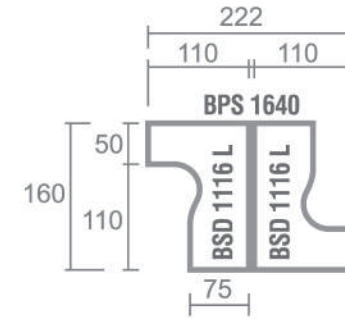

Features

Sisi kaki meja berbahan aluminium dan bagian bawah berbahan besi dibungkus propelene dengan desain futuristik.

Bentuk ujung meja didesain lurus dan simpel.

Pada bagian kaki terdapat jalur kabel ke bagian bawah kaki meja membuat kabel terlihat rapi. Dilengkapi penstabil ketinggian meja.

Tersedia jalur kabel dengan desain khusus.

Fleksibilitas yang luar biasa dan tingkat kenyamanan & kinerja pengguna yang tinggi dapat dicapai melalui MODERA, karena semua elemen furnitur fungsional kami dapat disesuaikan dengan cepat ke tata letak ruang Anda saat ini dan dapat dengan mudah ditingkatkan dari waktu ke waktu.

Staff Config 2