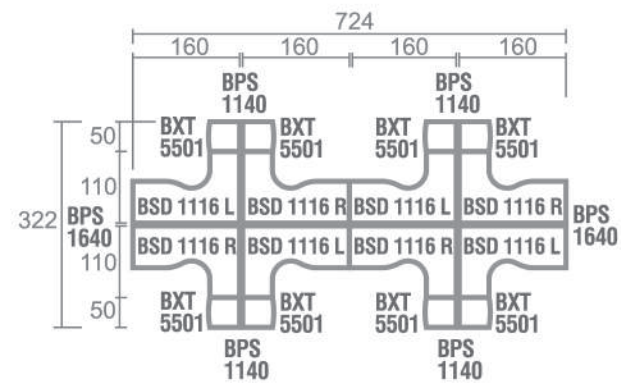

Staff Config 2

Staff Config 3

Staff Config 8 with View

Staff Config 4

Staff Config 6

Meeting Config 4-8 Person

Meeting Config 6-10 Person

Products Dimension

Desk

Side Desk

| Type | Length | Width | Height |
|----------|--------|-------|--------|
| BOD 7575 | 75 | 75 | 75 |
| BOD 6010 | 100 | 60 | 75 |
| BOD 6012 | 120 | 60 | 75 |

Main Desk

| Type | Length | Width | Height |
|----------|--------|-------|--------|
| BOD 9018 | 180 | 90 | 75 |

Office Desk

| Type | Length | Width | Height |
|----------|--------|-------|--------|
| BOD 7512 | 120 | 75 | 75 |
| BOD 7514 | 140 | 75 | 75 |
| BOD 7515 | 150 | 75 | 75 |
| BOD 7516 | 160 | 75 | 75 |

Privacy Screen

| Type | Length | Width | Height |
|----------|--------|-------|--------|
| BPS 540 | 50 | 1.8 | 40 |
| BPS 1140 | 110 | 1.8 | 40 |
| BPS 1240 | 120 | 1.8 | 40 |
| BPS 1440 | 140 | 1.8 | 40 |
| BPS 1540 | 150 | 1.8 | 40 |
| BPS 1640 | 160 | 1.8 | 40 |