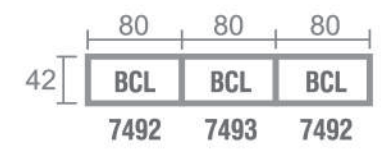

B
B

B Class.

mossfurniture.id

BRILLIANT
BRAVO / BEAUTIFUL.

Executive Config with View

Maple

Grey

*Warna akan berbeda dari produk asli

Desk

Side Desk

| Type | Length | Width | Height |
|----------|--------|-------|--------|
| BOD 7575 | 75 | 75 | 75 |
| BOD 6010 | 100 | 60 | 75 |
| BOD 6012 | 120 | 60 | 75 |

Main Desk

| Type | Length | Width | Height |
|----------|--------|-------|--------|
| BOD 9018 | 180 | 90 | 75 |

Privacy Screen

| Type | Length | Width | Height |
|----------|--------|-------|--------|
| BPS 540 | 50 | 1.8 | 40 |
| BPS 1140 | 110 | 1.8 | 40 |
| BPS 1240 | 120 | 1.8 | 40 |
| BPS 1440 | 140 | 1.8 | 40 |
| BPS 1540 | 150 | 1.8 | 40 |
| BPS 1640 | 160 | 1.8 | 40 |