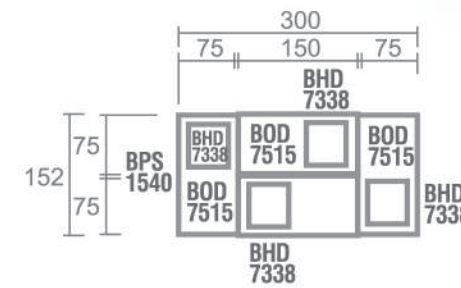

Staff Config 2

Staff Config 3

Staff Config 8 with View

Staff Config 4

Staff Config 6

Meeting Config 4-8 Person

Meeting Config 6-10 Person

Products Dimension

Desk

Side Desk

| Type | Length | Width | Height |
|----------|--------|-------|--------|
| BOD 7575 | 75 | 75 | 75 |
| BOD 6010 | 100 | 60 | 75 |
| BOD 6012 | 120 | 60 | 75 |

Main Desk

| Type | Length | Width | Height |
|----------|--------|-------|--------|
| BOD 9018 | 180 | 90 | 75 |

Office Desk

| Type | Length | Width | Height |
|----------|--------|-------|--------|
| BOD 7512 | 120 | 75 | 75 |
| BOD 7514 | 140 | 75 | 75 |
| BOD 7515 | 150 | 75 | 75 |
| BOD 7516 | 160 | 75 | 75 |

Executive Mask (Left & Right)

| Type | Length | Width | Height |
|------------|--------|-------|--------|
| BSD 1116 R | 160 | 110 | 75 |
| BSD 1116 L | 160 | 110 | 75 |
| BSD 1118 R | 180 | 110 | 75 |
| BSD 1118 L | 180 | 110 | 75 |