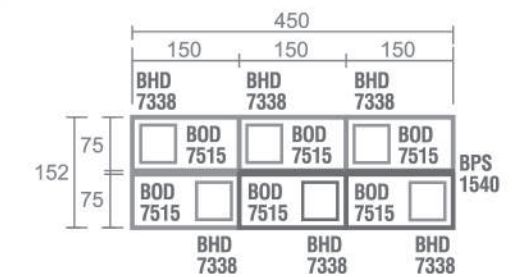

Staff Config 2

Staff Config 3

Staff Config 8 with View

Staff Config 4

Staff Config 6

Meeting Config 4-8 Person

Meeting Config 6-10 Person

Products Dimension

Desk

Side Desk

| Type | Length | Width | Height |
|----------|--------|-------|--------|
| BOD 7575 | 75 | 75 | 75 |
| BOD 6010 | 100 | 60 | 75 |
| BOD 6012 | 120 | 60 | 75 |

Main Desk

| Type | Length | Width | Height |
|----------|--------|-------|--------|
| BOD 9018 | 180 | 90 | 75 |

Office Desk

| Type | Length | Width | Height |
|----------|--------|-------|--------|
| BOD 7512 | 120 | 75 | 75 |
| BOD 7514 | 140 | 75 | 75 |
| BOD 7515 | 150 | 75 | 75 |
| BOD 7516 | 160 | 75 | 75 |

Executive Mask (Left & Right)

| Type | Length | Width | Height |
|------------|--------|-------|--------|
| BSD 1116 R | 160 | 110 | 75 |
| BSD 1116 L | 160 | 110 | 75 |
| BSD 1118 R | 180 | 110 | 75 |
| BSD 1118 L | 180 | 110 | 75 |