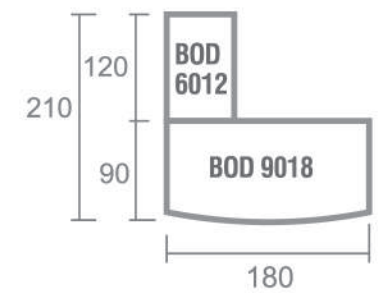

B
B

B Class.

mossfurniture.id

BRILLIANT
BRAVO / BEAUTIFUL.

Executive Config with View

Maple

Grey

*Warna akan berbeda dari produk asli

Desk

Side Desk

| Type | Length | Width | Height |
|----------|--------|-------|--------|
| BOD 7575 | 75 | 75 | 75 |
| BOD 6010 | 100 | 60 | 75 |
| BOD 6012 | 120 | 60 | 75 |

Main Desk

| Type | Length | Width | Height |
|----------|--------|-------|--------|
| BOD 9018 | 180 | 90 | 75 |

Office Desk

| Type | Length | Width | Height |
|----------|--------|-------|--------|
| BOD 7512 | 120 | 75 | 75 |
| BOD 7514 | 140 | 75 | 75 |
| BOD 7515 | 150 | 75 | 75 |
| BOD 7516 | 160 | 75 | 75 |

Privacy Screen

| Type | Length | Width | Height |
|----------|--------|-------|--------|
| BPS 540 | 50 | 1.8 | 40 |
| BPS 1140 | 110 | 1.8 | 40 |
| BPS 1240 | 120 | 1.8 | 40 |
| BPS 1440 | 140 | 1.8 | 40 |
| BPS 1540 | 150 | 1.8 | 40 |
| BPS 1640 | 160 | 1.8 | 40 |