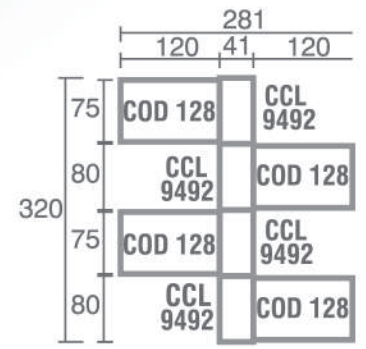

Staff Config 3

Staff Config 4 with View

Staff Config 6

Staff Config 4 type B

Meeting Config 2-4 Person

Products Dimension

mossfurniture.id

Meeting Config 6-12 with View

Meeting Config 4-8 Person

Desk

Side Desk

Type	Length	Width	Height
CSD 105	100	50	70

Office Desk

Type	Length	Width	Height
COD 128	75	120	75
COD 148	75	140	75
COD 158	75	150	75
COD 168	75	160	75

*COD 128 PENCIL TRAY NOT INCLUDED

Drawer

Type	Length	Width	Height
CHD 136	40	40	40
CHD 138	47	40	47

Type	Length	Width	Height
CMD 338	48	48	65

Type	Length	Width	Height
CMD 338	48	40	57

Type	Length	Width	Height
CMD 328	48	48	57

Joining Top

Type	Length	Width	Height
CJT 7576	80	80	2.5

Type	Length	Width	Height
CJT 150	75	152	75
CJT 7538	38	75	75

Privacy Screen

Type	Length	Width	Height
CPS 128	1.8	120	40
CPS 148	1.8	140	40

Type	Length	Width	Height
CPS 158	1.8	150	40
CPS 168	1.8	160	40

Conference Table