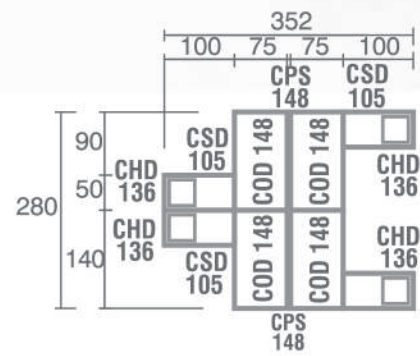

Staff Config 3

Staff Config 4 with View

Staff Config 6

Staff Config 4 type B

Meeting Config 2-4 Person

Products Dimension

mossfurniture.id

Meeting Config 6-12 with View

Meeting Config 4-8 Person

Desk

Side Desk

Type	Length	Width	Height
CSD 105	100	50	70

Office Desk

Type	Length	Width	Height
COD 128	75	120	75
COD 148	75	140	75
COD 158	75	150	75
COD 168	75	160	75

*COD 128 PENCIL TRAY NOT INCLUDED

Drawer

Type	Length	Width	Height
CHD 136	40	40	40
CHD 138	47	40	47

Type	Length	Width	Height
CMD 338	48	48	65

Type	Length	Width	Height
CMD 338	48	40	57

Type	Length	Width	Height
CMD 328	48	48	57

Joining Top

Type	Length	Width	Height
CJT 7576	80	80	2.5

Type	Length	Width	Height
CJT 150	75	152	75
CJT 7538	38	75	75

Privacy Screen

Type	Length	Width	Height
CPS 128	1.8	120	40
CPS 148	1.8	140	40

Type	Length	Width	Height
CPS 158	1.8	150	40
CPS 168	1.8	160	40

Conference Table