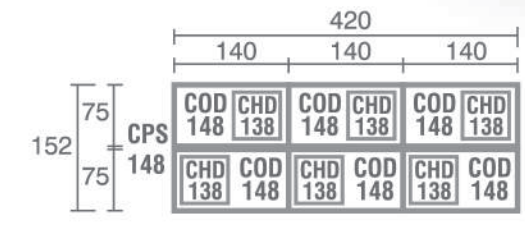

Staff Config 3

Staff Config 4 with View

Staff Config 6

Staff Config 4 type B

Meeting Config 2-4 Person

Products Dimension

mossfurniture.id

Meeting Config 6-12 with View

Meeting Config 4-8 Person

Desk

Side Desk

Type	Length	Width	Height
CSD 105	100	50	70

Office Desk

Type	Length	Width	Height
COD 128	75	120	75
COD 148	75	140	75
COD 158	75	150	75
COD 168	75	160	75

*COD 128 PENCIL TRAY NOT INCLUDED

Drawer

Type	Length	Width	Height
CHD 136	40	40	40
CHD 138	47	40	47

Type	Length	Width	Height
CMD 338	48	48	65

Type	Length	Width	Height
CMD 338	48	40	57

Type	Length	Width	Height
CMD 328	48	48	57

Joining Top

Type	Length	Width	Height
CJT 7576	80	80	2.5

Type	Length	Width	Height
CJT 150	75	152	75
CJT 7538	38	75	75

Privacy Screen

Type	Length	Width	Height
CPS 128	1.8	120	40
CPS 148	1.8	140	40

Type	Length	Width	Height
CPS 158	1.8	150	40
CPS 168	1.8	160	40

Conference Table