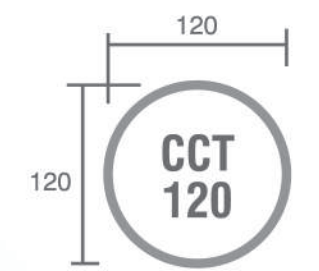

Staff Config 3

Staff Config 4 with View

Staff Config 6

Staff Config 4 type B

Meeting Config 2-4 Person

Products Dimension

mossfurniture.id

Meeting Config 6-12 with View

Meeting Config 4-8 Person

Desk

Side Desk

Type	Length	Width	Height
CSD 105	100	50	70

Office Desk

Type	Length	Width	Height
COD 128	75	120	75
COD 148	75	140	75
COD 158	75	150	75
COD 168	75	160	75

*COD 128 PENCIL TRAY NOT INCLUDED

Drawer

Type	Length	Width	Height
CHD 136	40	40	40
CHD 138	47	40	47

Type	Length	Width	Height
CMD 338	48	48	65

Type	Length	Width	Height
CMD 338	48	40	57

Type	Length	Width	Height
CMD 328	48	48	57

Joining Top

Type	Length	Width	Height
CJT 7576	80	80	2.5

Type	Length	Width	Height
CJT 150	75	152	75
CJT 7538	38	75	75

Privacy Screen

Type	Length	Width	Height
CPS 128	1.8	120	40
CPS 148	1.8	140	40

Type	Length	Width	Height
CPS 158	1.8	150	40
CPS 168	1.8	160	40

Conference Table