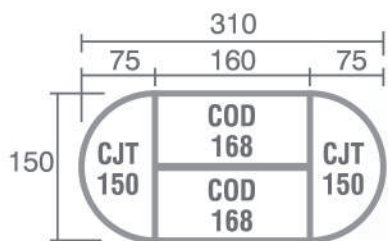

Staff Config 3

Staff Config 4 with View

Staff Config 6

Staff Config 4 type B

Meeting Config 2-4 Person

Products Dimension

mossfurniture.id

Meeting Config 6-12 with View

Meeting Config 4-8 Person

Desk

Side Desk

Type	Length	Width	Height
CSD 105	100	50	70

Office Desk

Type	Length	Width	Height
COD 128	75	120	75
COD 148	75	140	75
COD 158	75	150	75
COD 168	75	160	75

*COD 128 PENCIL TRAY NOT INCLUDED

Drawer

Type	Length	Width	Height
CHD 136	40	40	40
CHD 138	47	40	47

Type	Length	Width	Height
CMD 338	48	48	65

Type	Length	Width	Height
CMD 338	48	40	57

Type	Length	Width	Height
CMD 328	48	48	57

Joining Top

Type	Length	Width	Height
CJT 7576	80	80	2.5

Type	Length	Width	Height
CJT 150	75	152	75
CJT 7538	38	75	75

Privacy Screen

Type	Length	Width	Height
CPS 128	1.8	120	40
CPS 148	1.8	140	40

Type	Length	Width	Height
CPS 158	1.8	150	40
CPS 168	1.8	160	40

Conference Table