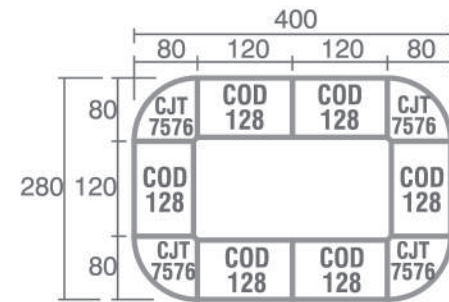

Staff Config 3

Staff Config 4 with View

Staff Config 6

Staff Config 4 type B

Meeting Config 2-4 Person

Products Dimension

mossfurniture.id

Meeting Config 6-12 with View

Meeting Config 4-8 Person

Desk

Side Desk

Type	Length	Width	Height
CSD 105	100	50	70

Office Desk

Type	Length	Width	Height
COD 128	75	120	75
COD 148	75	140	75
COD 158	75	150	75
COD 168	75	160	75

*COD 128 PENCIL TRAY NOT INCLUDED

Drawer

Type	Length	Width	Height
CHD 136	40	40	40
CHD 138	47	40	47

Type	Length	Width	Height
CMD 338	48	48	65

Type	Length	Width	Height
CMD 338	48	40	57

Type	Length	Width	Height
CMD 328	48	48	57

Joining Top

Type	Length	Width	Height
CJT 7576	80	80	2.5

Type	Length	Width	Height
CJT 150	75	152	75
CJT 7538	38	75	75

Privacy Screen

Type	Length	Width	Height
CPS 128	1.8	120	40
CPS 148	1.8	140	40

Type	Length	Width	Height
CPS 158	1.8	150	40
CPS 168	1.8	160	40

Conference Table