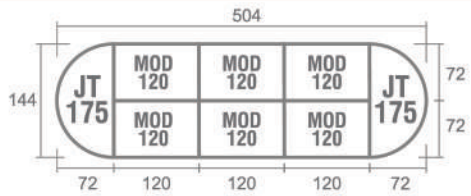

Meeting Config 8 with View

Meeting Config 2-4 Person

Meeting Config 4 Person

Meeting Config 6-8 Person

Meeting Config 8-16 Person

Products Dimension

Desk

Side Desk

Type	Length	Width	Height
CD 128	62	72	75
MOD 106	62	72	75
MSD 110	110	45	70

Office Desk

Type	Length	Width	Height
MOD 120	120	72	75
MOD 140	140	72	75
MOD 150	150	72	75
MOD 160	160	72	75
MOD 122	120	60	75

*MOD 120 PENCIL TRAY NOT INCLUDED

Drawer

Hanging Drawer

Type	Length	Width	Height
HD 131	40	47	45
HD 132	40	35	45

Mobile Drawer

Type	Length	Width	Height
MD 331	40	48	57
MD 332	48	48	57

Joining Top

Type	Length	Width	Height
JT 175	144	72	75
JT 177	72	72	2.5

Conference Table

Type	Length	Width	Height
CT 120	120	120	75
CT 1018	180	85	75
CT 1020	200	100	75

Cabinet

Lower Cabinet

Type	Length	Width	Height
CL 451	80	41	71
CL 491	80	41	87
CL 452	80	41	71
CL 492	80	41	87
CL 453	80	41	71
CL 493	80	41	87