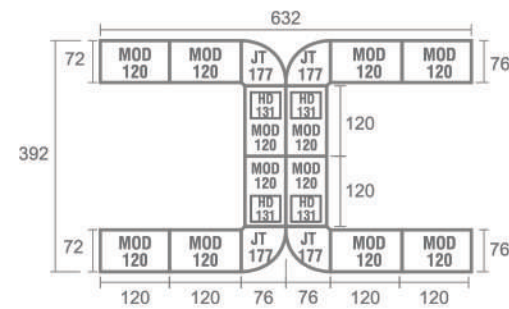

Staff Config 2 type A

Staff Config 2 type B

Staff Config 2 with View

Staff Config 4 type A

Staff Config 4 type B

Staff Config 8 type B

Staff Config 12

Staff Config 6 with View

Meeting Config 8 with View

Meeting Config 2-4 Person

Meeting Config 4 Person

Meeting Config 6-8 Person

Meeting Config 8-16 Person

Products Dimension

Desk

Side Desk

Type	Length	Width	Height
CD 128	62	72	75
MOD 106	62	72	75
MSD 110	110	45	70

Office Desk

Type	Length	Width	Height
MOD 120	120	72	75
MOD 140	140	72	75
MOD 150	150	72	75
MOD 160	160	72	75
MOD 122	120	60	75

Conference Table

Type	Length	Width	Height
CT 120	120	120	75
CT 1018	180	85	75
CT 1020	200	100	75

Cabinet

Lower Cabinet

Type	Length	Width	Height
CL 451	80	41	71
CL 491	80	41	87
CL 452	80	41	71
CL 492	80	41	87
CL 453	80	41	71
CL 493	80	41	87