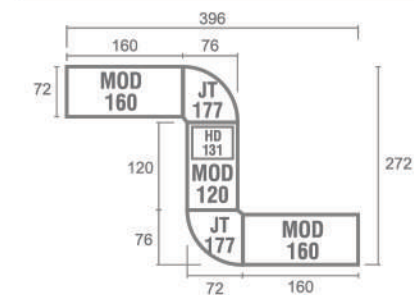

Staff Config 2 type B