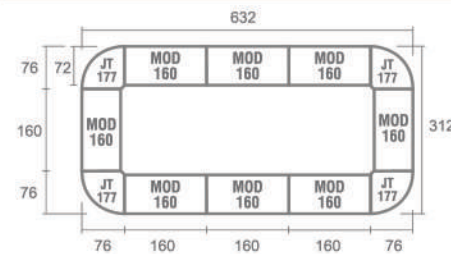

Meeting Config 8 with View

Meeting Config 2-4 Person

Meeting Config 4 Person

Meeting Config 6-8 Person

Meeting Config 8-16 Person

Products Dimension

Desk

Side Desk

Type	Length	Width	Height
CD 128	62	72	75
MOD 106	62	72	75
MSD 110	110	45	70

Office Desk

Type	Length	Width	Height
MOD 120	120	72	75
MOD 140	140	72	75
MOD 150	150	72	75
MOD 160	160	72	75
MOD 122	120	60	75

*MOD 120 PENCIL TRAY NOT INCLUDED

Drawer

Hanging Drawer

Type	Length	Width	Height
HD 131	40	47	45
HD 132	40	35	45

Mobile Drawer

Type	Length	Width	Height
MD 331	40	48	57
MD 332	48	48	57

Joining Top

Type	Length	Width	Height
JT 175	144	72	75
JT 177	72	72	2.5

Conference Table

Type	Length	Width	Height
CT 120	120	120	75
CT 1018	180	85	75
CT 1020	200	100	75

Cabinet

Lower Cabinet

Type	Length	Width	Height
CL 451	80	41	71
CL 491	80	41	87
CL 452	80	41	71
CL 492	80	41	87
CL 453	80	41	71
CL 493	80	41	87