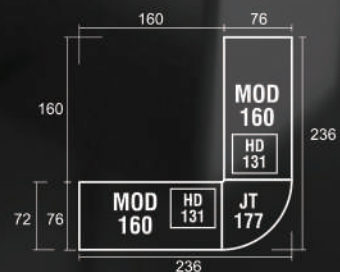

Staff Config 2 type A

Staff Config 2 type B

Staff Config 2 with View

Staff Config 4 type A

Staff Config 4 type B

Staff Config 8 type B

Staff Config 12

Staff Config 6 with View

Meeting Config 8 with View

Meeting Config 2-4 Person

Meeting Config 4 Person

Meeting Config 6-8 Person

Meeting Config 8-16 Person

Products Dimension

Desk

Side Desk

Type	Length	Width	Height
CD 128	62	72	75
MOD 106	62	72	75
MSD 110	110	45	70

Office Desk

Type	Length	Width	Height
MOD 120	120	72	75
MOD 140	140	72	75
MOD 150	150	72	75
MOD 160	160	72	75
MOD 122	120	60	75