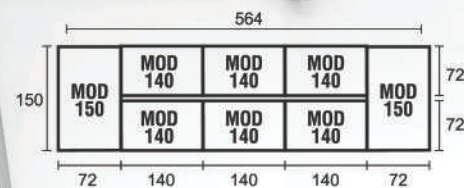

Staff Config 2 type A

Staff Config 2 type B

Staff Config 2 with View

Staff Config 4 type A

Staff Config 4 type B

Staff Config 8 type B

Staff Config 12

Staff Config 6 with View

Meeting Config 8 with View

Meeting Config 2-4 Person

Meeting Config 4 Person

Meeting Config 6-8 Person

Meeting Config 8-16 Person

Products Dimension

Desk

Side Desk

Type	Length	Width	Height
CD 128	62	72	75
MOD 106	62	72	75
MSD 110	110	45	70

Office Desk

Type	Length	Width	Height
MOD 120	120	72	75
MOD 140	140	72	75
MOD 150	150	72	75
MOD 160	160	72	75
MOD 122	120	60	75