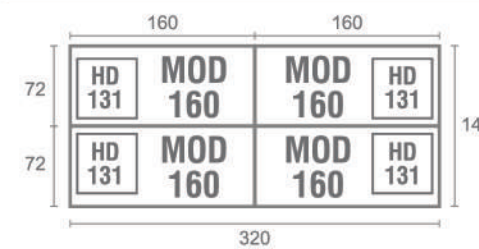

Staff Config 2 type A

Staff Config 2 type B

Staff Config 2 with View

Staff Config 4 type A

Staff Config 4 type B

Staff Config 8 type B

Staff Config 12

Staff Config 6 with View

Meeting Config 8 with View

Meeting Config 2-4 Person

Meeting Config 4 Person

Meeting Config 6-8 Person

Meeting Config 8-16 Person

Products Dimension

Desk

Side Desk

Type	Length	Width	Height
CD 128	62	72	75
MOD 106	62	72	75
MSD 110	110	45	70

Office Desk

Type	Length	Width	Height
MOD 120	120	72	75
MOD 140	140	72	75
MOD 150	150	72	75
MOD 160	160	72	75
MOD 122	120	60	75