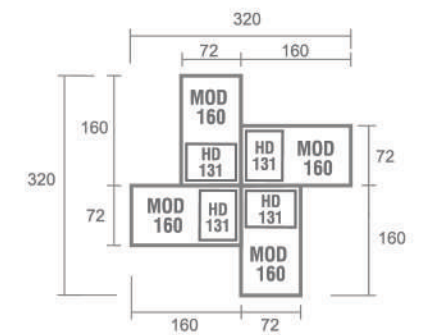

Staff Config 2 type A

Staff Config 2 type B

Staff Config 2 with View

Staff Config 4 type A

Staff Config 4 type B

Staff Config 8 type B

Staff Config 12

Staff Config 6 with View

Meeting Config 8 with View

Meeting Config 2-4 Person

Meeting Config 4 Person

Meeting Config 6-8 Person

Meeting Config 8-16 Person

Products Dimension

Desk

Side Desk

Type	Length	Width	Height
CD 128	62	72	75
MOD 106	62	72	75
MSD 110	110	45	70

Office Desk

Type	Length	Width	Height
MOD 120	120	72	75
MOD 140	140	72	75
MOD 150	150	72	75
MOD 160	160	72	75
MOD 122	120	60	75

Conference Table

Type	Length	Width	Height
CT 120	120	120	75
CT 1018	180	85	75
CT 1020	200	100	75

Cabinet

Lower Cabinet

Type	Length	Width	Height
CL 451	80	41	71
CL 491	80	41	87
CL 452	80	41	71
CL 492	80	41	87
CL 453	80	41	71
CL 493	80	41	87