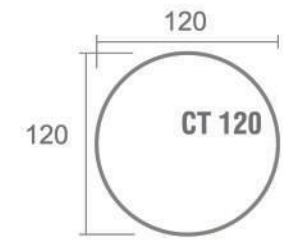

Staff Config 2 type A

Staff Config 2 type B

Staff Config 2 with View

Staff Config 4 type A

Staff Config 4 type B

Staff Config 8 type B

Staff Config 12

Staff Config 6 with View

Meeting Config 8 with View

Meeting Config 2-4 Person

Meeting Config 4 Person

Meeting Config 6-8 Person

Meeting Config 8-16 Person

Products Dimension

Desk

Side Desk

Type	Length	Width	Height
CD 128	62	72	75
MOD 106	62	72	75
MSD 110	110	45	70

Office Desk

Type	Length	Width	Height
MOD 120	120	72	75
MOD 140	140	72	75
MOD 150	150	72	75
MOD 160	160	72	75
MOD 122	120	60	75