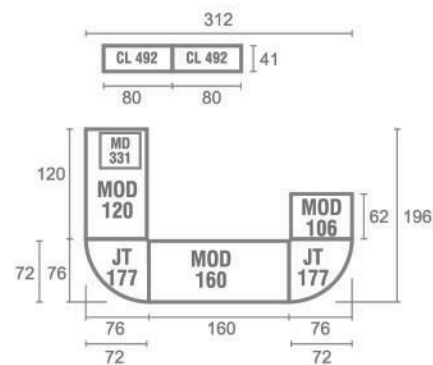

Warna

*Warna akan berbeda dari produk asli

Desain.

Dinamis dan Elegan, desain terbaik sebuah mahakarya dari MODERA. Di desain untuk anda yang kreatif, dinamis, M-Class menghadirkan kenyamanan dalam suasana kerja Anda. Pilihan tepat untuk menemani aktifitas Anda dalam melahirkan kreatifitas dan inovasi.

Fungsi.

M-Class memberikan apa yang anda butuhkan terdiri dari meja kerja yang dilengkapi dengan Pencil Tray, Cabinet, Lemari penyimpanan serta Meja Meeting yang menggabungkan antara estetika keindahan kenyamanan dan fungsional. Semua kebutuhan Anda telah tersedia di seri M-Class dalam satu produk yang berkualitas tinggi.

Kualitas.

Telah dipercaya lebih dari puluhan tahun menemani setiap langkah kesuksesan anda. Terbuat dari MFC (Melamine Face Chipboard) resistan terhadap air dan api serta anti gores, dan dilapisi dengan decorative paper melamine coated membuat M-Class memiliki ketahanan tinggi dalam penggunaan jangka waktu lama. Perpaduan warna Abu-Abu Gelap dan Abu-Abu Terang, akan memberikan kesan elegan dan luxury dan memberikan sentuhan keindahan dan keteduhan suasana ruang kantor Anda.