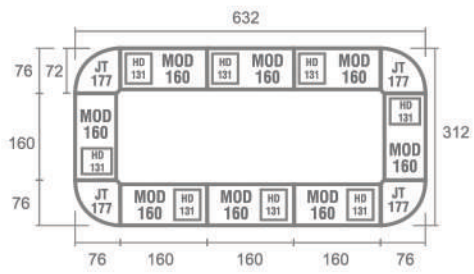

Staff Config 2 type A

Staff Config 2 type B

Staff Config 2 with View

Staff Config 4 type A

Staff Config 4 type B

Staff Config 8 type B

Staff Config 12

Staff Config 6 with View

Meeting Config 8 with View

Meeting Config 2-4 Person

Meeting Config 4 Person

Meeting Config 6-8 Person

Meeting Config 8-16 Person

Products Dimension

Desk

Side Desk

Type	Length	Width	Height
CD 128	62	72	75
MOD 106	62	72	75
MSD 110	110	45	70

Office Desk

Type	Length	Width	Height
MOD 120	120	72	75
MOD 140	140	72	75
MOD 150	150	72	75
MOD 160	160	72	75
MOD 122	120	60	75

Conference Table

Type	Length	Width	Height
CT 120	120	120	75
CT 1018	180	85	75
CT 1020	200	100	75

Cabinet

Lower Cabinet

Type	Length	Width	Height
CL 451	80	41	71
CL 491	80	41	87
CL 452	80	41	71
CL 492	80	41	87
CL 453	80	41	71
CL 493	80	41	87