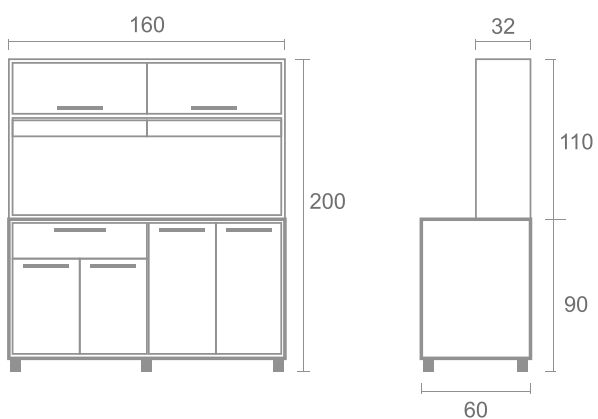

PLATE
PLACE

CLEAN
STORAGE

KM 1

KM 2

KM 3

KM 4

PRODUCT DIMENSION

W 160 / D 60 / H 200