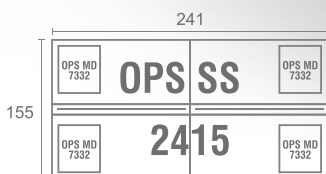

STAFF CONFIG 4 TYPE A

STAFF CONFIG 4 TYPE B