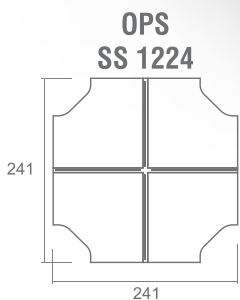

STAFF CONFIG 4 TYPE A

STAFF CONFIG 4 TYPE B