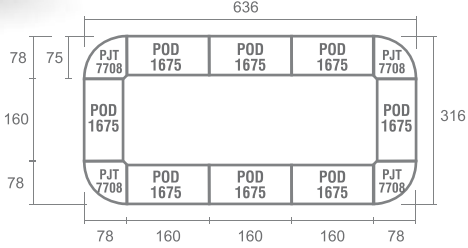

STAFF CONFIG 2 TYPE B

STAFF CONFIG 4 TYPE A

STAFF CONFIG 4 TYPE B

STAFF CONFIG 6 WITH VIEW

STAFF CONFIG 2 TYPE B

STAFF CONFIG 8

MEETING CONFIG 8-10 WITH VIEW

MEETING CONFIG 4

MEETING CONFIG 8

PRODUCTS DIMENSION

DESK

Side Desk

Type	Width	Depth	Height
PSD 1050	100	50	75

Office Desk

Type	Width	Depth	Height
POD 1260	120	60	75
POD 1275	120	75	75
POD 1475	140	75	75
POD 1675	160	75	75

DRAWER

Hanging Drawer

Type	Width	Depth	Height
PHD 7305	40	40	40

Type	Width	Depth	Height
PHD 7338	40	47	47

Mobile Drawer

Type	Width	Depth	Height
PMD 7133	48	46	66

Type	Width	Depth	Height
PMD 7331	40	46	52

JOINING TOP

Type	Width	Depth	Height
PJT 7705	155	78	75

Type	Width	Depth	Height
PJT 7701	78	78	2.5

Type	Width	Depth	Height
PJT 7708	78	78	2.5

*FOR CONFERENCE CONFIGURATIONS

CONFERENCE TABLE

Type	Width	Depth	Height
PCT 1224	240	120	75