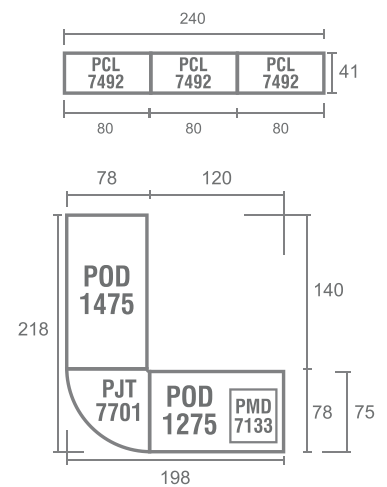

**New Classic
Walnut**

Black

*Warna akan berbeda dari produk asli

Ditetapkan ulang, mutlak dan penting, **Powell One Series** menyediakan fungsi dan keanggunan untuk lingkungan manajerial.

Kombinasi fleksibel dari material aluminium dan panel untuk kedua meja menciptakan ruang kerja yang ramping dan modern, yang meningkatkan konfigurasi Powell yang sangat penting dan serbaguna.