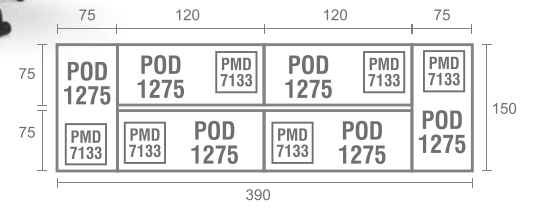

STAFF CONFIG 2 TYPE B

STAFF CONFIG 4 TYPE A

STAFF CONFIG 4 TYPE B

STAFF CONFIG 6 WITH VIEW

STAFF CONFIG 2 TYPE B

STAFF CONFIG 8

MEETING CONFIG 8-10 WITH VIEW

MEETING CONFIG 4

MEETING CONFIG 8

PRODUCTS DIMENSION

DESK

Side Desk

Type	Width	Depth	Height
PSD 1050	100	50	75

Office Desk

Type	Width	Depth	Height
POD 1260	120	60	75
POD 1275	120	75	75
POD 1475	140	75	75
POD 1675	160	75	75

DRAWER

Hanging Drawer

Type	Width	Depth	Height
PHD 7305	40	40	40

Type	Width	Depth	Height
PHD 7338	40	47	47

Mobile Drawer

Type	Width	Depth	Height
PMD 7133	48	46	66

Type	Width	Depth	Height
PMD 7331	40	46	52

JOINING TOP

Type	Width	Depth	Height
PJT 7705	155	78	75

Type	Width	Depth	Height
PJT 7701	78	78	2.5

Type	Width	Depth	Height
PJT 7708	78	78	2.5

*FOR CONFERENCE CONFIGURATIONS

CONFERENCE TABLE

Type	Width	Depth	Height
PCT 1224	240	120	75