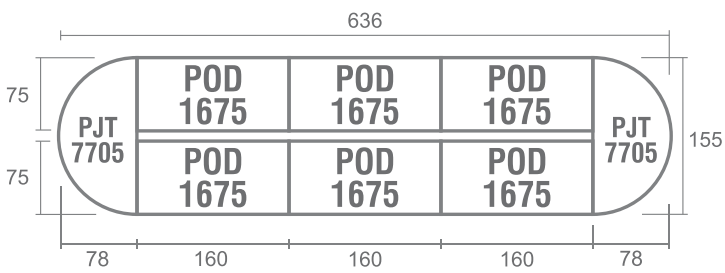

STAFF CONFIG 2 TYPE B

STAFF CONFIG 4 TYPE A

STAFF CONFIG 4 TYPE B

STAFF CONFIG 6 WITH VIEW

STAFF CONFIG 2 TYPE B

STAFF CONFIG 8

MEETING CONFIG 8-10 WITH VIEW

MEETING CONFIG 4

MEETING CONFIG 8

PRODUCTS DIMENSION

DESK

Side Desk

Type	Width	Depth	Height
PSD 1050	100	50	75

Office Desk

Type	Width	Depth	Height
POD 1260	120	60	75
POD 1275	120	75	75
POD 1475	140	75	75
POD 1675	160	75	75

DRAWER

Hanging Drawer

Type	Width	Depth	Height
PHD 7305	40	40	40

Type	Width	Depth	Height
PHD 7338	40	47	47

Mobile Drawer

Type	Width	Depth	Height
PMD 7133	48	46	66

Type	Width	Depth	Height
PMD 7331	40	46	52

JOINING TOP

Type	Width	Depth	Height
PJT 7705	155	78	75

Type	Width	Depth	Height
PJT 7701	78	78	2.5

Type	Width	Depth	Height
PJT 7708	78	78	2.5

*FOR CONFERENCE CONFIGURATIONS

CONFERENCE TABLE

Type	Width	Depth	Height
PCT 1224	240	120	75