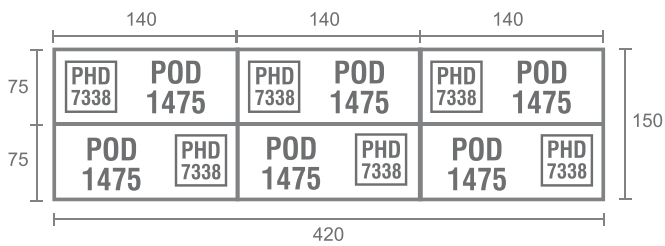

STAFF CONFIG 2 TYPE B

STAFF CONFIG 4 TYPE A

STAFF CONFIG 4 TYPE B

STAFF CONFIG 6 WITH VIEW

STAFF CONFIG 2 TYPE B

STAFF CONFIG 8

MEETING CONFIG 8-10 WITH VIEW

MEETING CONFIG 4

MEETING CONFIG 8

PRODUCTS DIMENSION

DESK

Side Desk

Type	Width	Depth	Height
PSD 1050	100	50	75

Office Desk

Type	Width	Depth	Height
POD 1260	120	60	75
POD 1275	120	75	75
POD 1475	140	75	75
POD 1675	160	75	75

DRAWER

Hanging Drawer

Type	Width	Depth	Height
PHD 7305	40	40	40

Type	Width	Depth	Height
PHD 7338	40	47	47

Mobile Drawer

Type	Width	Depth	Height
PMD 7133	48	46	66

Type	Width	Depth	Height
PMD 7331	40	46	52

JOINING TOP

Type	Width	Depth	Height
PJT 7705	155	78	75

Type	Width	Depth	Height
PJT 7701	78	78	2.5

Type	Width	Depth	Height
PJT 7708	78	78	2.5

*FOR CONFERENCE CONFIGURATIONS

CONFERENCE TABLE

Type	Width	Depth	Height
PCT 1224	240	120	75