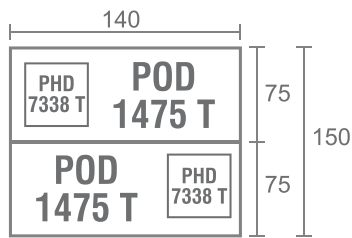

STAFF CONFIG 2 WITH VIEW