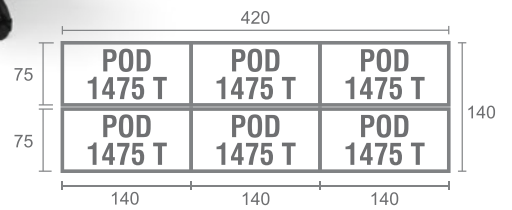

## MEETING CONFIG 6 WITH VIEW

MEETING CONFIG 4

MEETING CONFIG 6 TYPE B

# PRODUCTS DIMENSION

### Side Desk

Type	Width	Depth	Height
PSD 1050 T	100	50	75