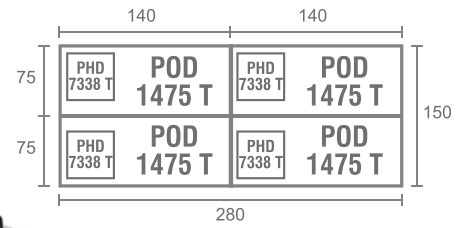

STAFF CONFIG 4 TYPE B