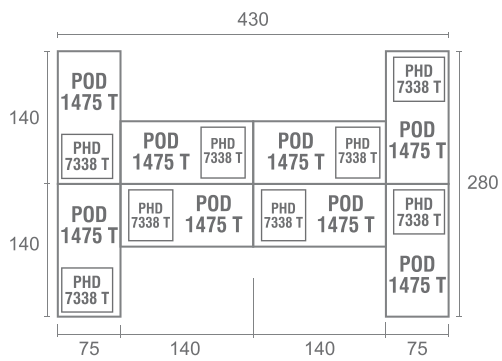

STAFF CONFIG 6 TYPE B

STAFF CONFIG 8