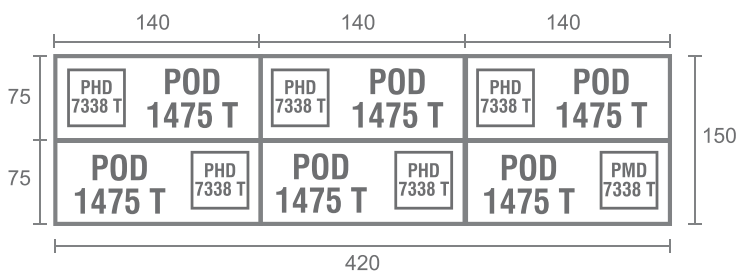

STAFF CONFIG 6 WITH VIEW