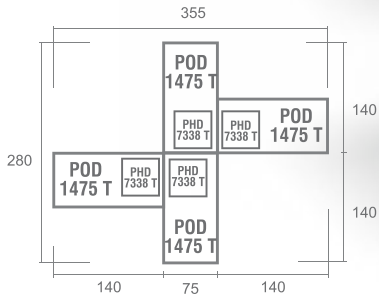

STAFF CONFIG 4 TYPE A