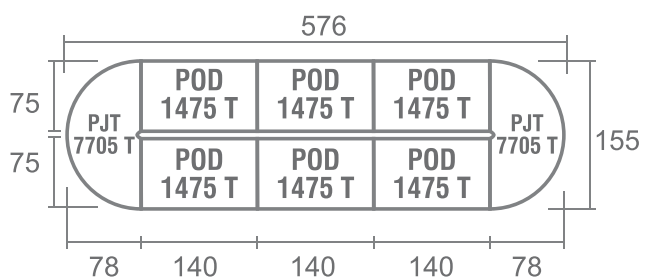

## STAFF CONFIG 6 WITH VIEW

STAFF CONFIG 6 TYPE B

STAFF CONFIG 8

## MEETING CONFIG 6 WITH VIEW

MEETING CONFIG 4

MEETING CONFIG 6 TYPE B

# PRODUCTS DIMENSION

### Side Desk

Type	Width	Depth	Height
PSD 1050 T	100	50	75