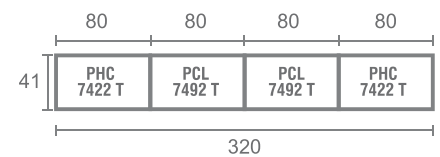

**Atmosphere
Maple**

White

*Warna akan berbeda dari produk asli

Powell Two Series memiliki dua tekstur (Atmosphere Maple & White) canggih dengan sistem ruang kerja modular 3 dimensi yang memungkinkan pembentukan berbagai pengaturan untuk mendukung cara baru untuk bekerja dan tuntutan kehidupan kerja di tempat kerja yang saling berhubungan.

Pendekatan uniknya terhadap ruang 3D melayani perubahan kebutuhan individu dan tim, mengoptimalkan produktivitas dan penggunaan ruang.