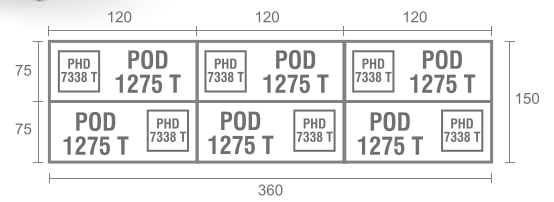

STAFF CONFIG 6 TYPE B

STAFF CONFIG 8