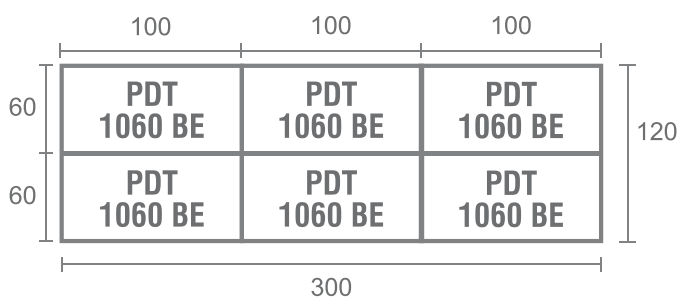

STAFF CONFIG 6 WITH VIEW

mossfurniture.id