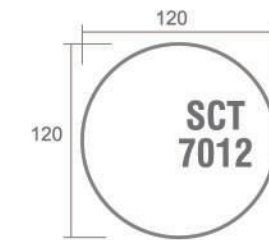

Meeting Config 6 Person

Products Dimension

mossfurniture.id

Staff Config 10 with View

Desk

Side Desk

Type	Length	Width	Height
SOD 6010	100	60	75
SOD 6012	120	60	75
SSD 5010	100	50	75

Office Desk

Type	Length	Width	Height
SOD 7512	120	75	75
SOD 7514	140	75	75
SOD 7515	150	75	75
SOD 7516	160	75	75

*VOD 127 PENCIL TRAY NOT INCLUDED

Side Desk

Type	Length	Width	Height
SOD 7575	75	75	75

Drawer

Hanging Drawer