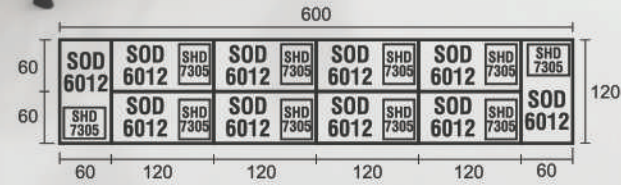

Meeting Config 6 Person

Products Dimension

mossfurniture.id

Staff Config 10 with View

Desk

Side Desk

Type	Length	Width	Height
SOD 6010	100	60	75
SOD 6012	120	60	75
SSD 5010	100	50	75

Office Desk

Type	Length	Width	Height
SOD 7512	120	75	75
SOD 7514	140	75	75
SOD 7515	150	75	75
SOD 7516	160	75	75

*VOD 127 PENCIL TRAY NOT INCLUDED

Side Desk

Type	Length	Width	Height
SOD 7575	75	75	75

Drawer

Hanging Drawer

Type	Length	Width	Height
SHD 7305	40	40	40
SHD 7338	40	47	47

Mobile Drawer

Type	Length	Width	Height
SMD 7133	48	48	65
SMD 7331	40	48	57

Joining Table

Type	Length	Width	Height
SJT 7701	78	78	2.5
SJT 7708	78	78	2.5