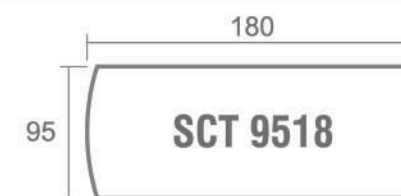

Meeting Config 6 Person

Products Dimension

mossfurniture.id

Staff Config 10 with View

Desk

Side Desk

Type	Length	Width	Height
SOD 6010	100	60	75
SOD 6012	120	60	75
SSD 5010	100	50	75

Office Desk