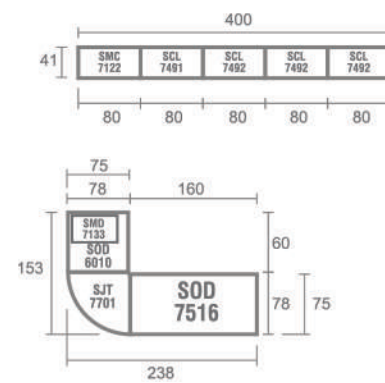

Warna

*Warna akan berbeda dari produk asli

Salah satu mahakarya modera, S-Class hadir dengan perpaduan desain, fungsional dan estetika tinggi, sangat sesuai untuk anda profesional yang menyukai inovasi dan kreatifitas tinggi.

Material terbuat dari HPL + MFC (Melamine Face Chipboard) resistan terhadap air dan api serta anti gores, dengan kaki meja terbuat dari aluminium yang memberikan kekuatan dan kesan kokoh. S-class merupakan konfigurasi meja kerja dengan fungsional lengkap untuk aktifitas anda yang terdiri dari meja kerja dilengkapi dengan Pencil Tray, Kabinet, Laci Penyimpanan, Meja Meeting.

Sentuhan warna maple memberikan unsur kemewahan yang akan hadir dalam suasana ruang kantor anda. Anda akan merasakan kenyamanan dalam beraktifitas dengan menghadirkan S-Class di ruang kantor anda dan mengawali langkah untuk sebuah kesuksesan.