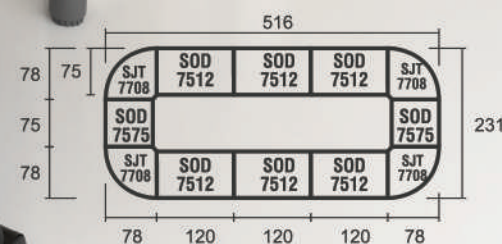

Staff Config 2 type B

Staff Config 4 type A

Staff Config 4 type B

Staff Config 6 type B

Staff Config 12

Staff Config 6 with View

Meeting Config 8-14 with View

Meeting Config 4 Person

Meeting Config 6 Person

Products Dimension

mossfurniture.id

Staff Config 10 with View

Desk

Side Desk

Type	Length	Width	Height
SOD 6010	100	60	75
SOD 6012	120	60	75
SSD 5010	100	50	75

Office Desk

Type	Length	Width	Height
SOD 7512	120	75	75
SOD 7514	140	75	75
SOD 7515	150	75	75
SOD 7516	160	75	75

*VOD 127 PENCIL TRAY NOT INCLUDED

Side Desk

Type	Length	Width	Height
SOD 7575	75	75	75

Drawer

Hanging Drawer

Type	Length	Width	Height
SHD 7305	40	40	40
SHD 7338	40	47	47

Mobile Drawer

Type	Length	Width	Height
SMD 7133	48	48	65
SMD 7331	40	48	57

Joining Table

Type	Length	Width	Height
SJT 7701	78	78	2.5
SJT 7708	78	78	2.5