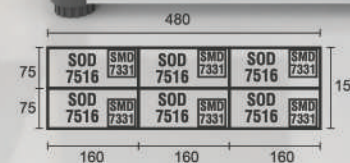

Staff Config 2 type B

Staff Config 4 type A

Staff Config 4 type B

Staff Config 6 type B

Staff Config 12

Staff Config 6 with View

Meeting Config 8-14 with View

Meeting Config 4 Person

Meeting Config 6 Person

Products Dimension

mossfurniture.id

Staff Config 10 with View

Desk

Side Desk

Type	Length	Width	Height
SOD 6010	100	60	75
SOD 6012	120	60	75
SSD 5010	100	50	75

Office Desk

Type	Length	Width	Height
SOD 7512	120	75	75
SOD 7514	140	75	75
SOD 7515	150	75	75
SOD 7516	160	75	75

*VOD 127 PENCIL TRAY NOT INCLUDED

Side Desk

Type	Length	Width	Height
SOD 7575	75	75	75

Drawer

Hanging Drawer