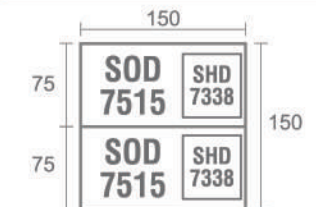

Staff Config 2 type B

Staff Config 4 type A