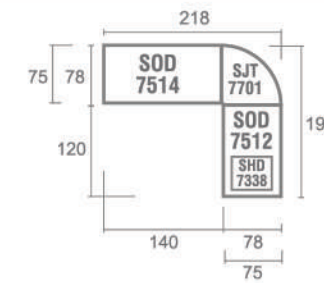

Warna

*Warna akan berbeda dari produk asli

Salah satu mahakarya modera, S-Class hadir dengan perpaduan desain, fungsional dan estetika tinggi, sangat sesuai untuk anda profesional yang menyukai inovasi dan kreatifitas tinggi.

Material terbuat dari HPL + MFC (Melamine Face Chipboard) resistan terhadap air dan api serta anti gores, dengan kaki meja terbuat dari aluminium yang memberikan kekuatan dan kesan kokoh. S-class merupakan konfigurasi meja kerja dengan fungsional lengkap untuk aktifitas anda yang terdiri dari meja kerja dilengkapi dengan Pencil Tray, Kabinet, Laci Penyimpanan, Meja Meeting.

Sentuhan warna maple memberikan unsur kemewahan yang akan hadir dalam suasana ruang kantor anda. Anda akan merasakan kenyamanan dalam beraktifitas dengan menghadirkan S-Class di ruang kantor anda dan mengawali langkah untuk sebuah kesuksesan.