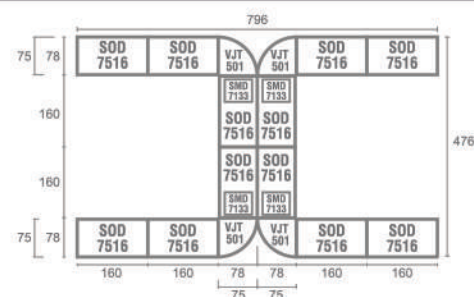

Staff Config 2 type B

Staff Config 4 type A

Staff Config 4 type B

Staff Config 6 type B

Staff Config 12

Staff Config 6 with View

Meeting Config 8-14 with View

Meeting Config 4 Person

Meeting Config 6 Person

Products Dimension

mossfurniture.id

Staff Config 10 with View

Desk

Side Desk

Type	Length	Width	Height
SOD 6010	100	60	75
SOD 6012	120	60	75
SSD 5010	100	50	75

Office Desk

Type	Length	Width	Height
SOD 7512	120	75	75
SOD 7514	140	75	75
SOD 7515	150	75	75
SOD 7516	160	75	75

*VOD 127 PENCIL TRAY NOT INCLUDED

Side Desk

Type	Length	Width	Height
SOD 7575	75	75	75

Drawer

Hanging Drawer

Type	Length	Width	Height
SHD 7305	40	40	40
SHD 7338	40	47	47

Mobile Drawer

Type	Length	Width	Height
SMD 7133	48	48	65
SMD 7331	40	48	57

Joining Table

Type	Length	Width	Height
SJT 7701	78	78	2.5
SJT 7708	78	78	2.5