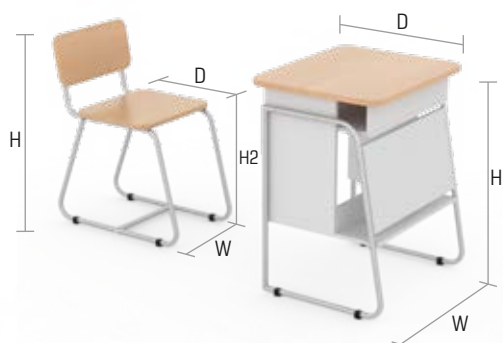

## PRODUCT DIMENSION

Type		W	D	H	H2
MMS 6064 (SIZE 4)	• Desk	60	45	64	-
MKS 4077 (SIZE 4)	• Chair	40	47	72	39
MMS 6069 (SIZE 5)	• Desk	60	45	69	-
MKS 4079 (SIZE 5)	• Chair	40	47	76	42
MMS 6075 (SIZE 6)	• Desk	60	45	75	-
MKS 4081 (SIZE 6)	• Chair	40	47	82	46

Type		W	D	H	H2
SC 01	• Desk	60	50	75	-
	• Chair	40	45	74	45

Type		W	D	H	H2
SC 02	• Desk	60	50	75	-
	• Chair	40	60	74	47

Type		W	D	H	H2
MS 1271	• Desk	120	70	75	-
	• Chair	40	45	85	45